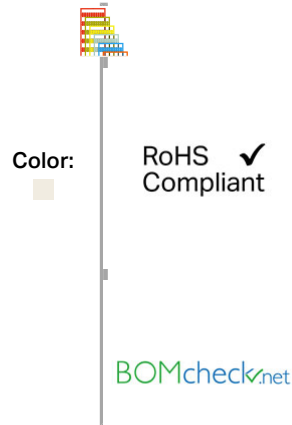

**Data sheet | Item number: 793-572/000-012**

WMB marking card; as card; MARKED; 81 ... 90 (10x); not stretchable;

Horizontal marking; snap-on type

793-572/000-012

**Data**

**Technical Data**

Color	white
Marking	81 ... 90 (10x)
Printing direction	Horizontal marking
Color of marking	black
Marking type	Digits
Konfektionierung	10 strips with 10 markers per card
Marker width	5 mm
Fire load	0.27 MJ

**Mechanical data**

Weight	9 g
Marker/Strip width	5 mm

**Commercial data**

Product Group	2 (Terminal Block Accessories)
Country of origin	DE
GTIN	4017332841771
Customs Tariff No.	49119900000

Subject to changes.